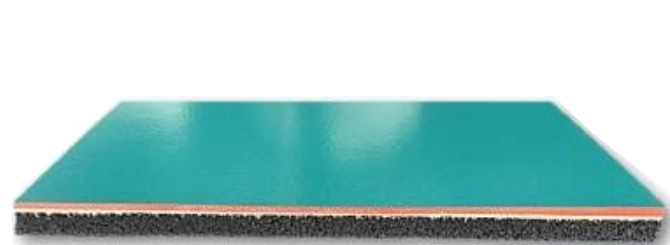

Court Dimensions

A standard basketball court is rectangular and measures 28 by 15 meters (94 by 50 feet).

Floor Applications Used in Basketball Court Construction:

Basketball Court With Acrylic Floor.

Basketball Court With Polyurethane Floor.

Basketball Court With PVC Floor.

Table tennis

Table Tennis consists of a table, with a net divider and rackets. We provide equipment, including the tables.

Cricket

Table Tennis consists of a table, with a net divider and rackets. We provide equipment, including the tables.