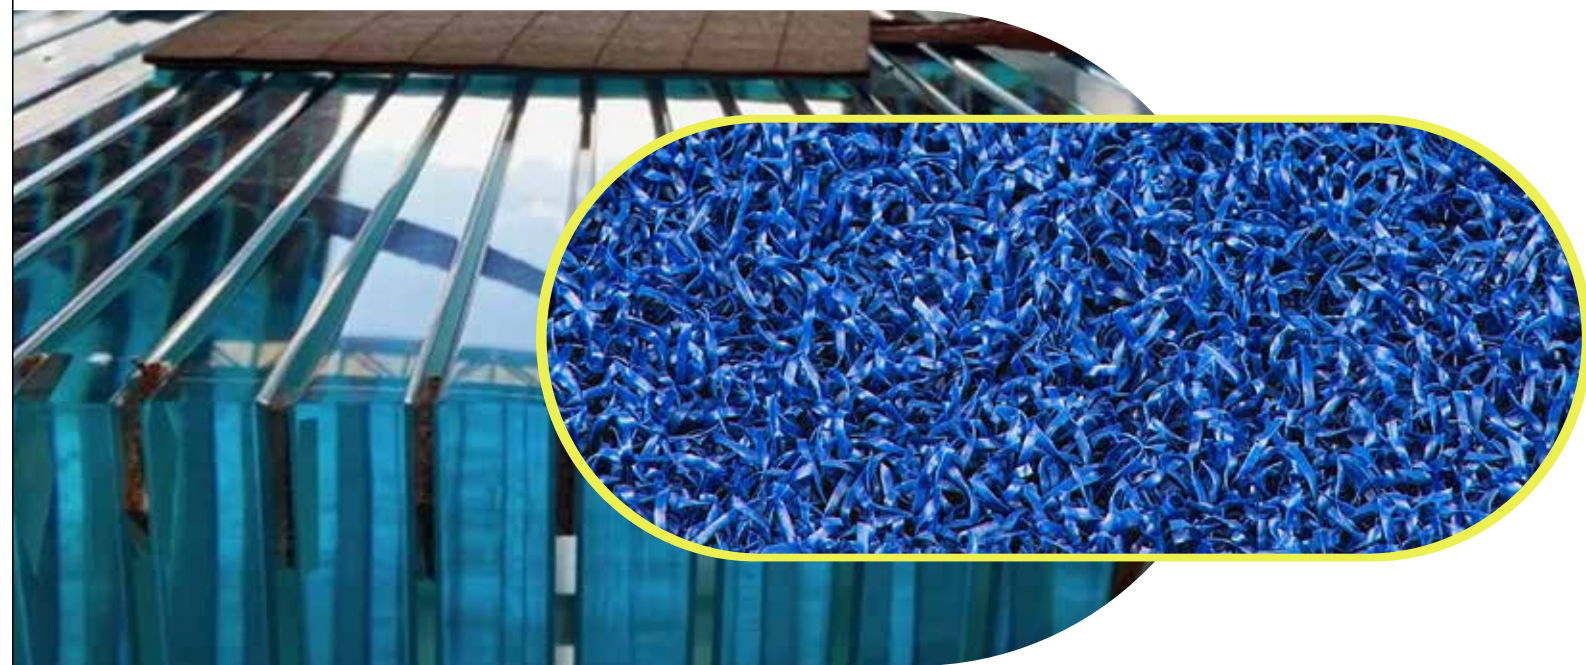

Panoramic Padel

Panoramic court are manufactured and installed in four corners Where the panoramic court represents the traditional form of the court , which has a number of side iron columns In addition to the entire facade of glass. Panoramic sides and bottom in 3 meters tempered glass. The thickness of the glass is 12mm.

Padel court sizes

Padel Court dimensions:
20m length x 10m width
Steel tubing height: 3m & 4m
Tube 3mm (about 0.12 in) for the corner.
Steel mesh thickness: 4mm (about 0.16 in)

Glass

Tempered glass: 12mm (about 0.47 in) thickness, stainless steel screws with rubber. With glass supporting two panels

Grass

Artificial Grass with 6Years warranty UV Product guarantees are subject of surface in accordance with markings UV thickness: 10mm to 13mm with silica sand scattered on top. Rubber and the joint roll, and glue.

Net

The net must be 10 meters long and 0.88 high at the center, rising to 0.92 meters at the ends, with a maximum tolerance of 0.005 meters. The net is suspended by a metal cable with a maximum diameter of 0.01 meters; the ends are attached to two lateral posts with a maximum height of 1.05 meters. Or a part of the court structure which allows the correct suspension and tension.

Led lights

LED IP-66 Rated
LED pole total height: 6m
Supply of 04m Padel cotton net fence.
Padel Post (2pc): 1m height, dimensions: 8x8
Safety plastic cover for all nailed.